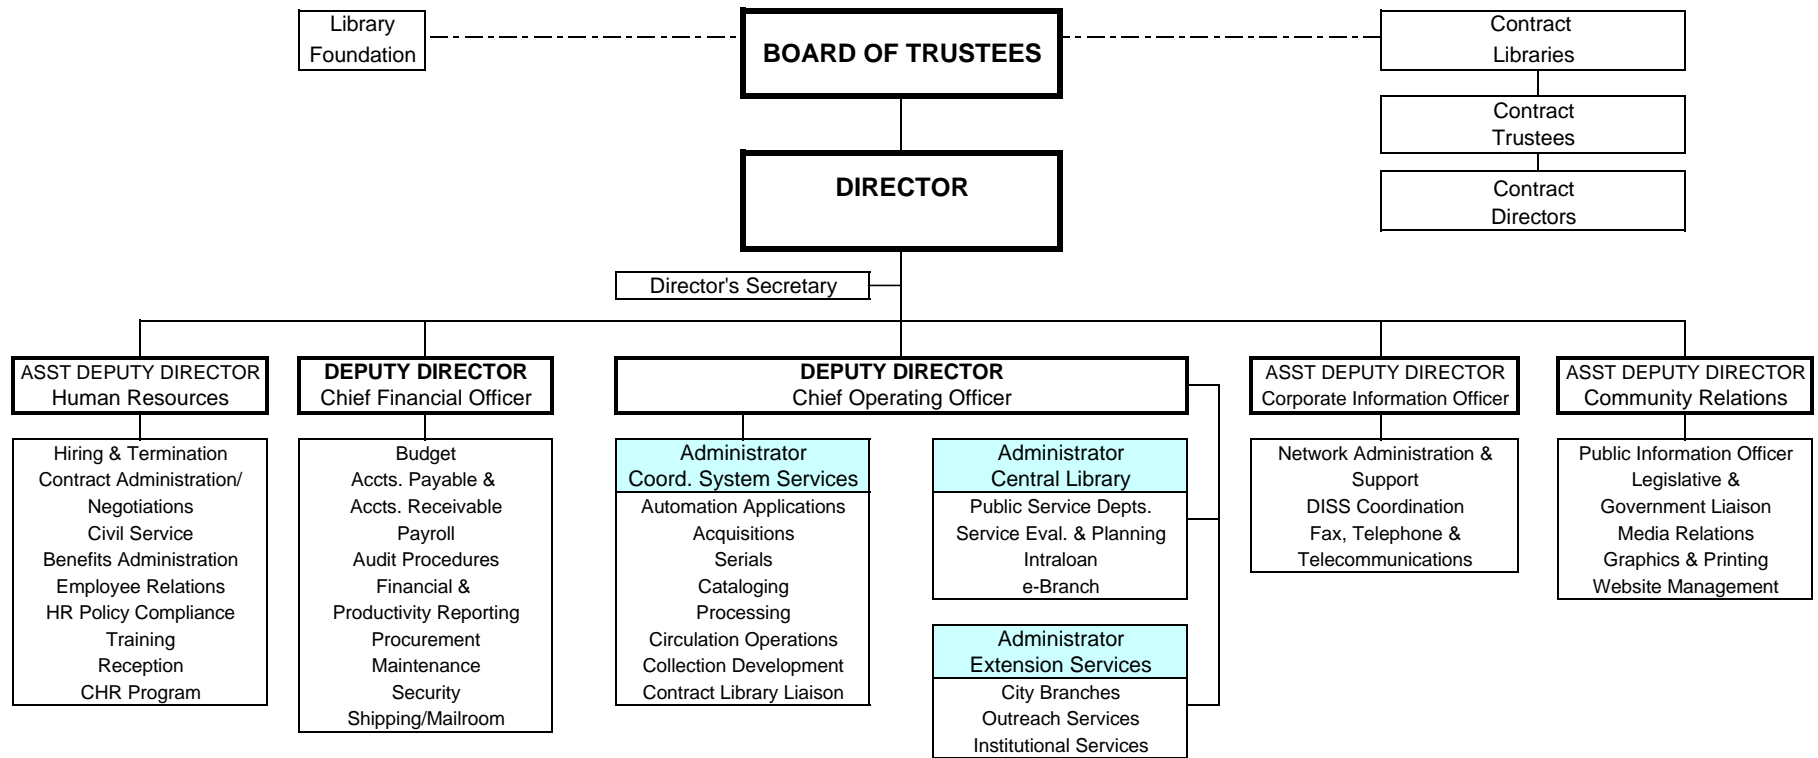

BUFFALO AND ERIE COUNTY PUBLIC LIBRARY SYSTEM

ORGANIZATION CHART

This chart reflects the B&ECPL organization as of October 18, 2006. Fluctuations in operating support and organizational priorities affect the structure and may result in changes at any time.