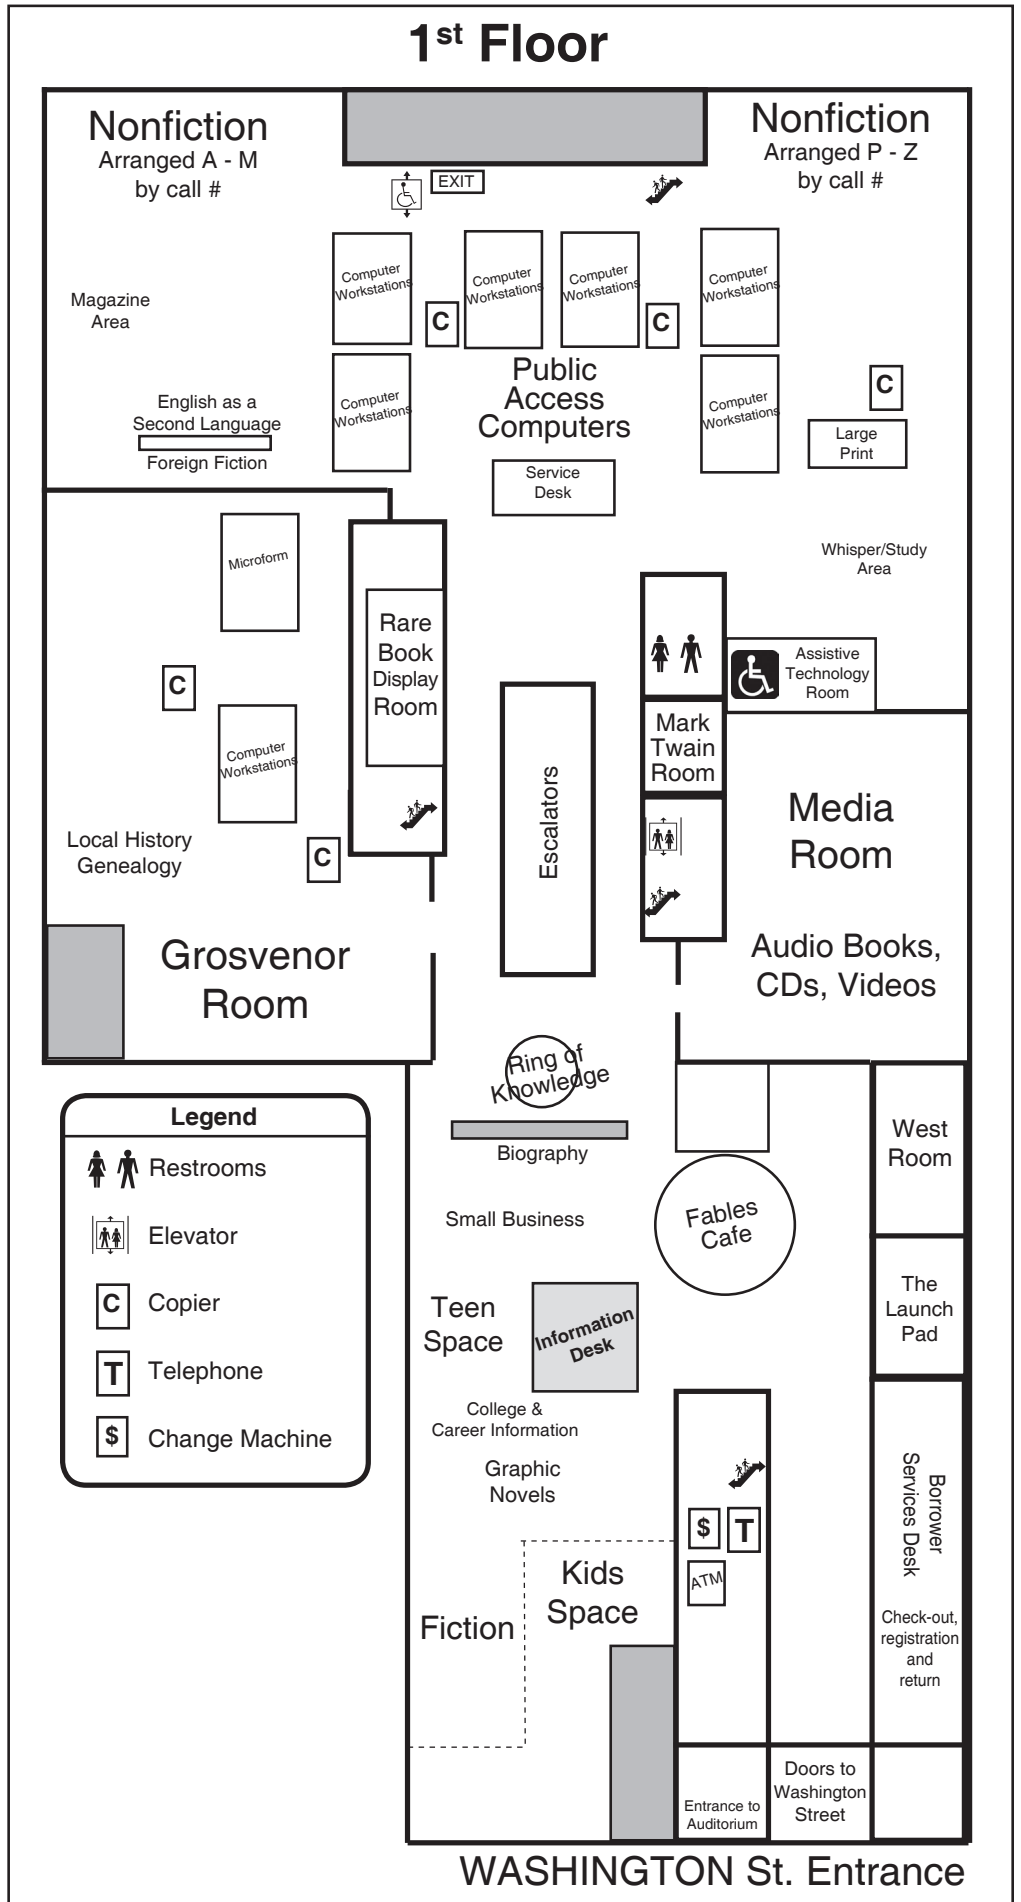

Downtown Central Library • Floor Plan

www.BuffaloLib.org

Downtown Central Library
 1 Lafayette Square
 Buffalo NY 14203
 716-858-8900

Hours

Mon. 8:30 - 6
 Tue. 8:30 - 6
 Wed. 8:30 - 6
 Thu. 8:30 - 8
 Fri. 8:30 - 6
 Sat. 8:30 - 6
 Sun. 12 - 5*

*Sunday hours Sept. - May

Legend

- Restrooms
- Elevator
- Copier
- Telephone
- Change Machine

www.BuffaloLib.org

Downtown Central Library
1 Lafayette Square
Buffalo NY 14203
716-858-8900

Hours

Mon. 8:30 - 6
Tue. 8:30 - 6
Wed. 8:30 - 6
Thu. 8:30 - 8
Fri. 8:30 - 6
Sat. 8:30 - 6
Sun. 12 - 5*

*Sunday hours Sept. - May

2nd Floor

Legend

-  Restrooms
-  Elevator
-  Copier
-  Telephone
-  Change Machine