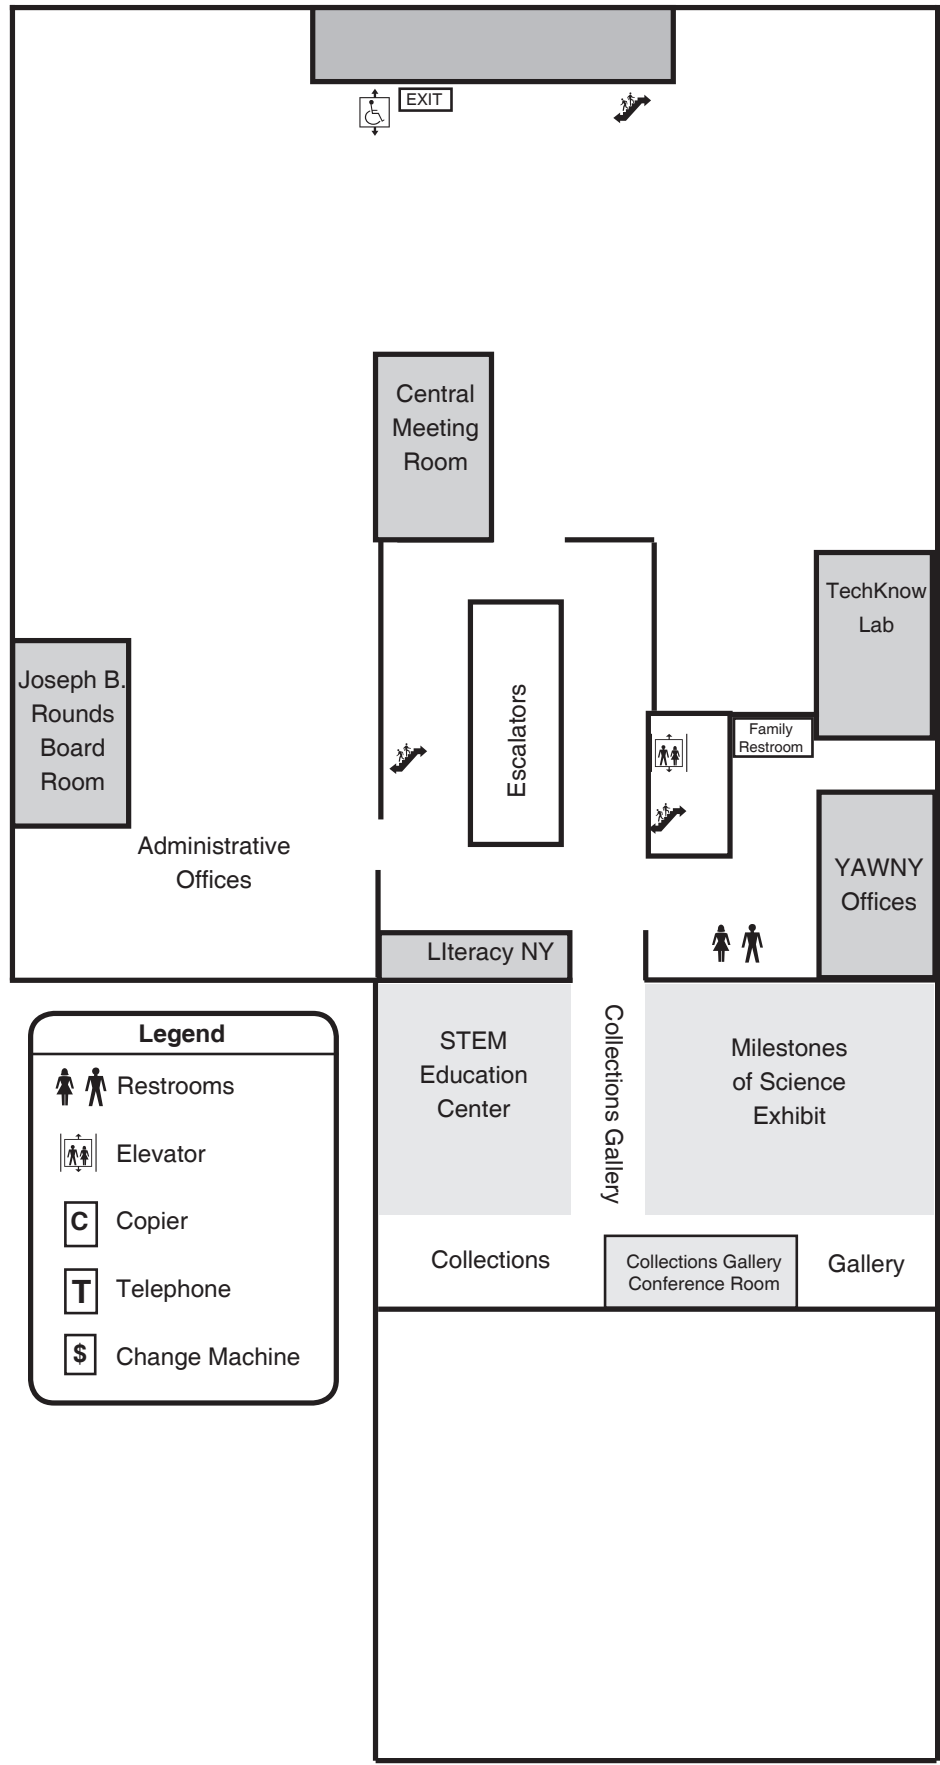

Downtown Central Library • Floor Plan

www.BuffaloLib.org

Downtown Central Library
 1 Lafayette Square
 Buffalo NY 14203
 716-858-8900

Hours

Mon. 8:30 - 6
 Tue. 8:30 - 6
 Wed. 8:30 - 6
 Thu. 8:30 - 8
 Fri. 8:30 - 6
 Sat. 8:30 - 6
 Sun. 12 - 5*

*Sunday hours Sept. - May

Legend

- Restrooms
- Elevator
- Copier
- Telephone
- Change Machine

www.BuffaloLib.org

Downtown Central Library
1 Lafayette Square
Buffalo NY 14203
716-858-8900

Hours

Mon. 8:30 - 6
Tue. 8:30 - 6
Wed. 8:30 - 6
Thu. 8:30 - 8
Fri. 8:30 - 6
Sat. 8:30 - 6
Sun. 12 - 5*

*Sunday hours Sept. - May

2nd Floor

Legend

-  Restrooms
-  Elevator
-  Copier
-  Telephone
-  Change Machine