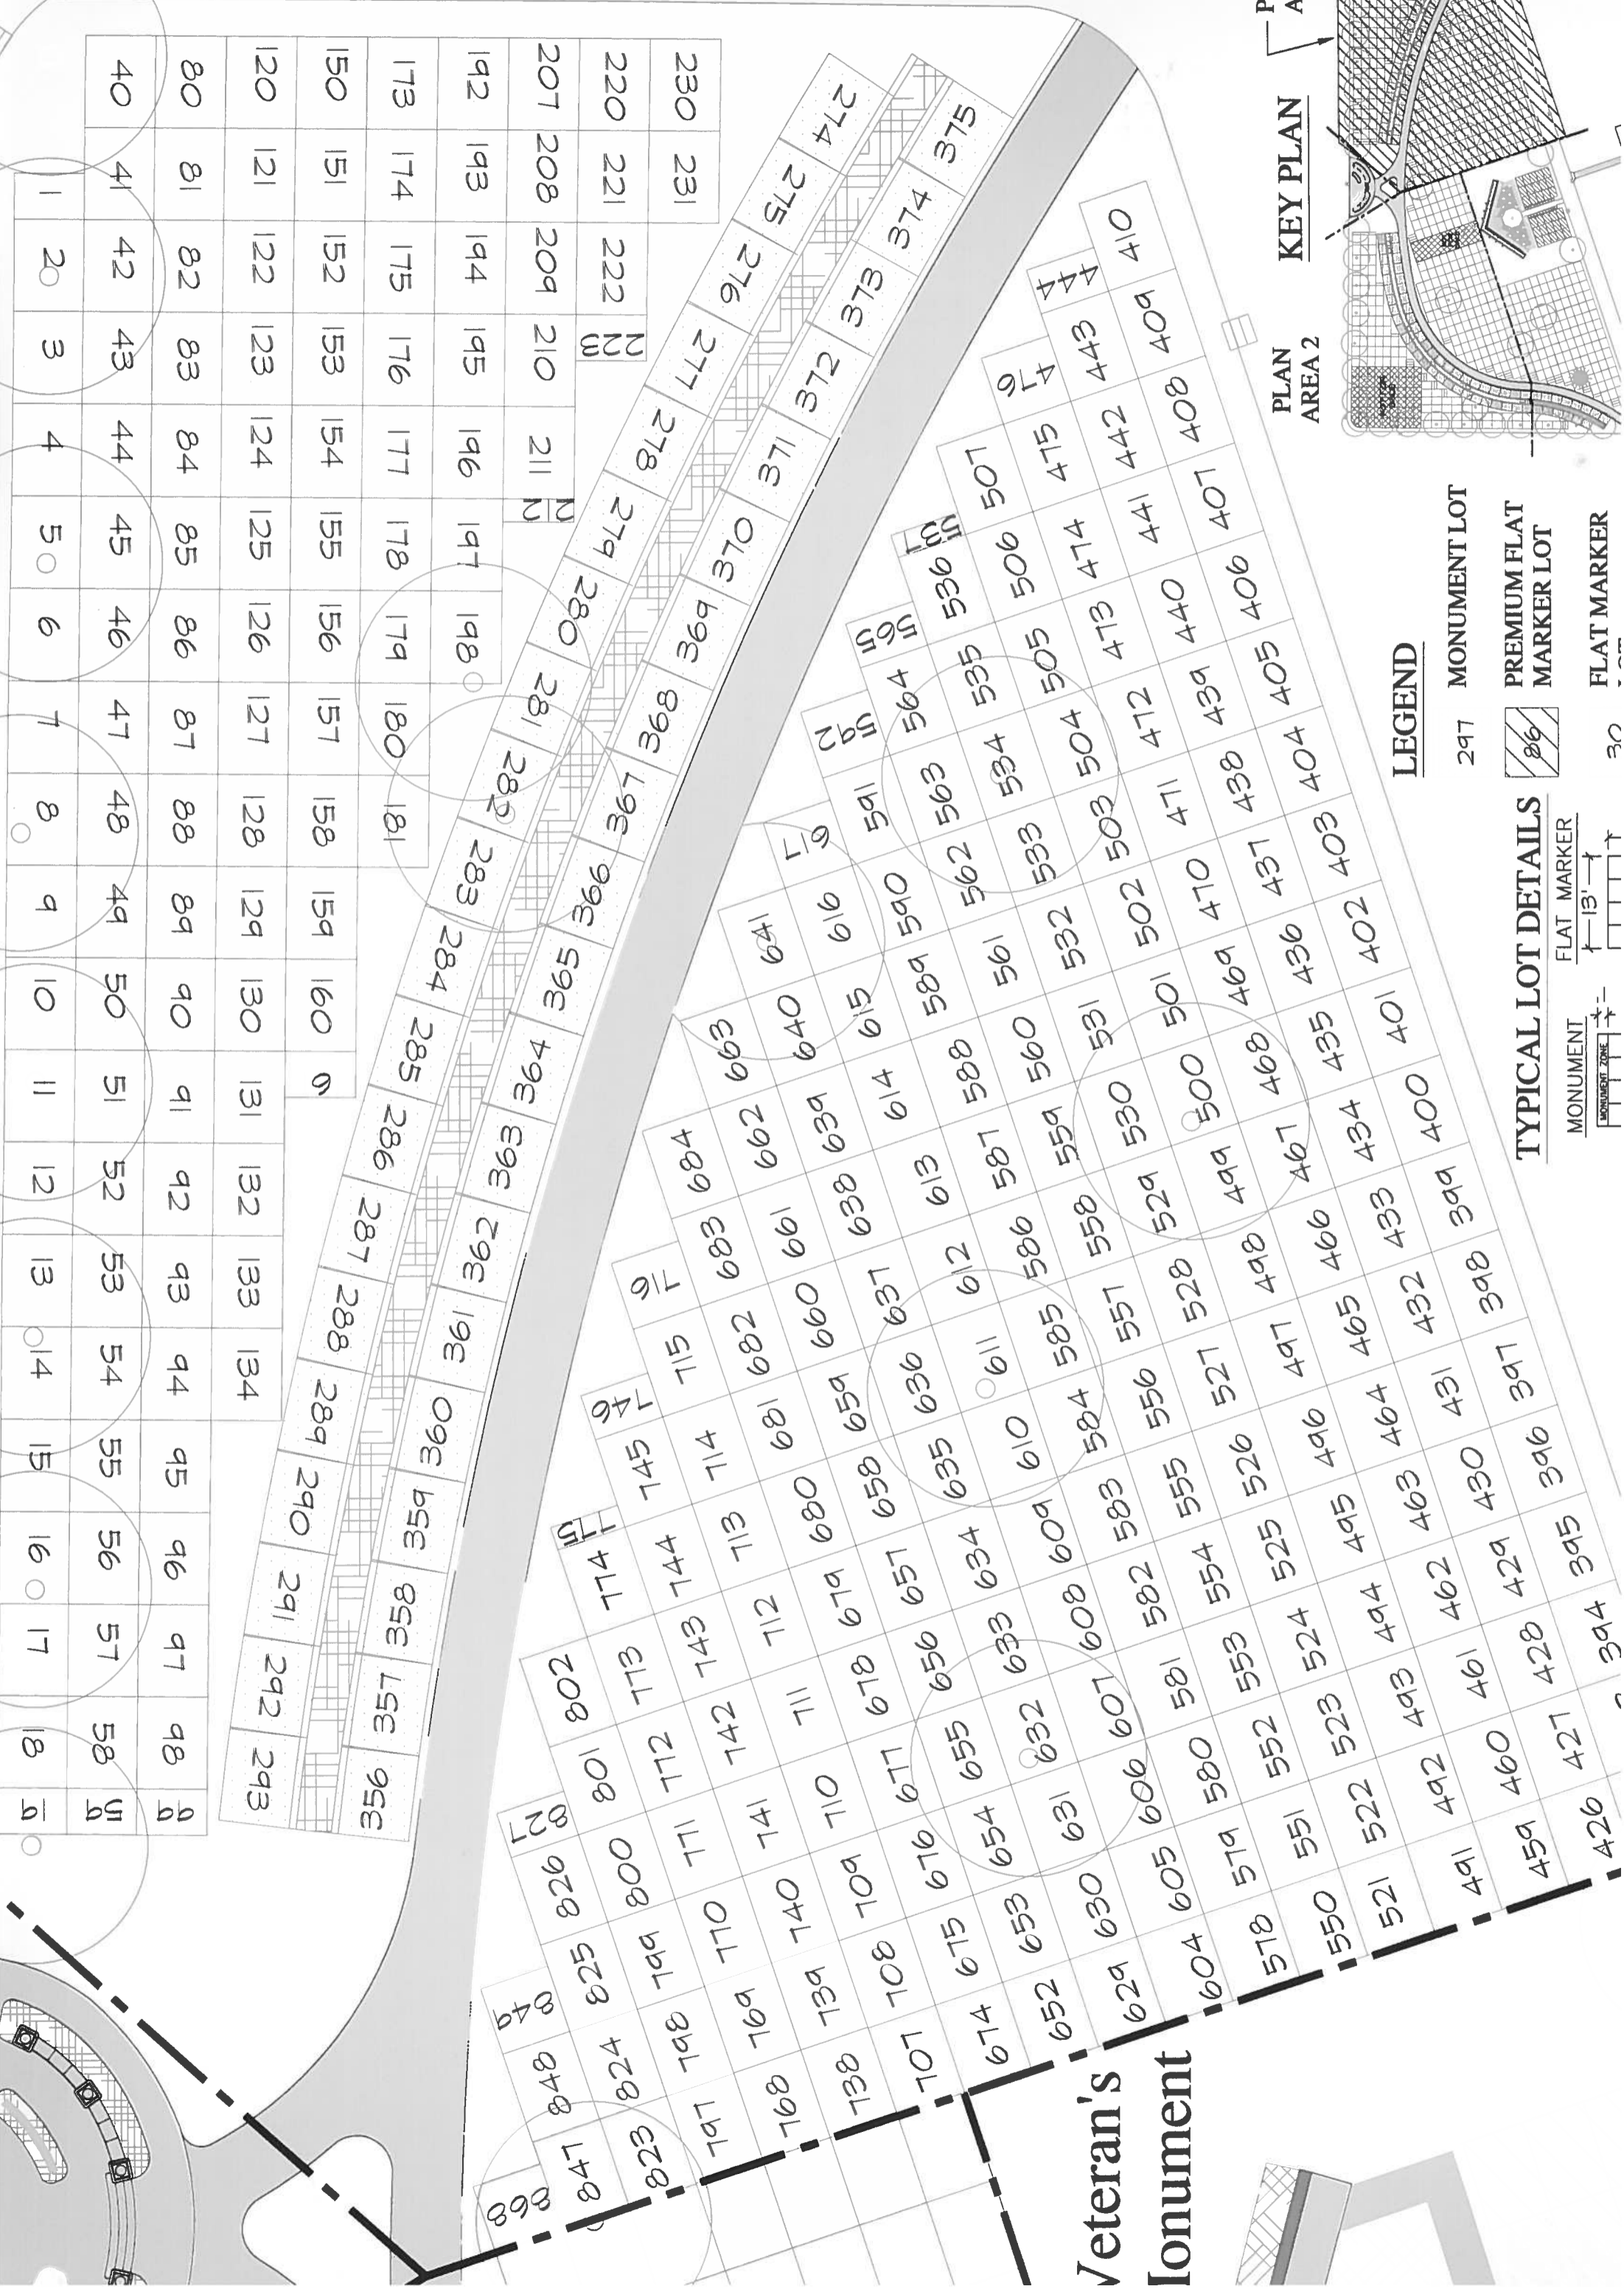

PLAN AREA 1
PLAN AREA 2

LEGEND

- MONUMENT LOT
- PREMIUM FLAT MARKER LOT
- FLAT MARKER

TYPICAL LOT DETAILS

MONUMENT
FLAT MARKER
MONUMENT ZONE

Veteran's Monument