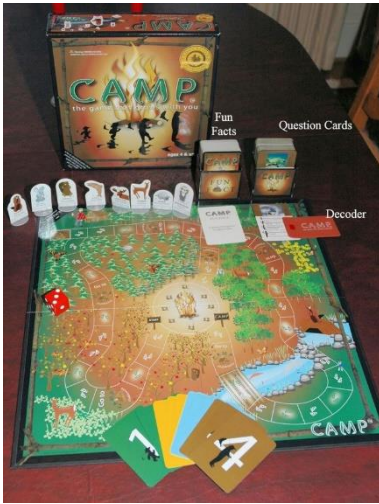

## Camp Images, Video Links & Play Information

YouTube Video Links:

[https://youtu.be/V2lDeOxYrQw?si=Yab7Z\\_2QDUXZ3mFR](https://youtu.be/V2lDeOxYrQw?si=Yab7Z_2QDUXZ3mFR)

<https://youtu.be/zdzleDsuFM4?si=1wOlbecI34yOjOXw>

Number of Players: 2-8 (Best: 3)

Ages: 4 and Up

Play Time: 20-40 minutes

**Camp:** With this fun and educational game, families can learn facts about the great outdoors. For two to eight players, it includes 200 game cards and is designed to grow with the player, starting with level one questions (primarily animal identification) and progressing to higher level questions. “A vibrant earth tone color palette, full-color photos, interesting playing characters and a cute Camp card decoder” were incorporated to make this family game appealing to both children and adults. ~ From the press release

Source: <https://boardgamegeek.com/boardgame/28010/camp>