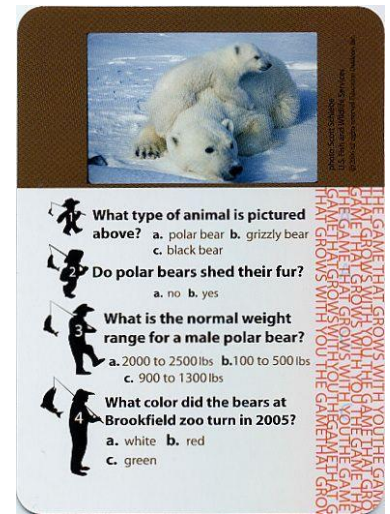

## Camp Images, Video Links & Play Information

YouTube Video Links:

[https://youtu.be/V2lDeOxYrQw?si=Yab7Z\\_2QDUXZ3mFR](https://youtu.be/V2lDeOxYrQw?si=Yab7Z_2QDUXZ3mFR)

<https://youtu.be/zdzleDsuFM4?si=1wOlbecI34yOjOXw>

Number of Players: 2-8 (Best: 3)

Ages: 4 and Up

Play Time: 20-40 minutes

**Camp:** With this fun and educational game, families can learn facts about the great outdoors. For two to eight players, it includes 200 game cards and is designed to grow with the player, starting with level one questions (primarily animal identification) and progressing to higher level questions. “A vibrant earth tone color palette, full-color photos, interesting playing characters and a cute Camp card decoder” were incorporated to make this family game appealing to both children and adults. ~ From the press release