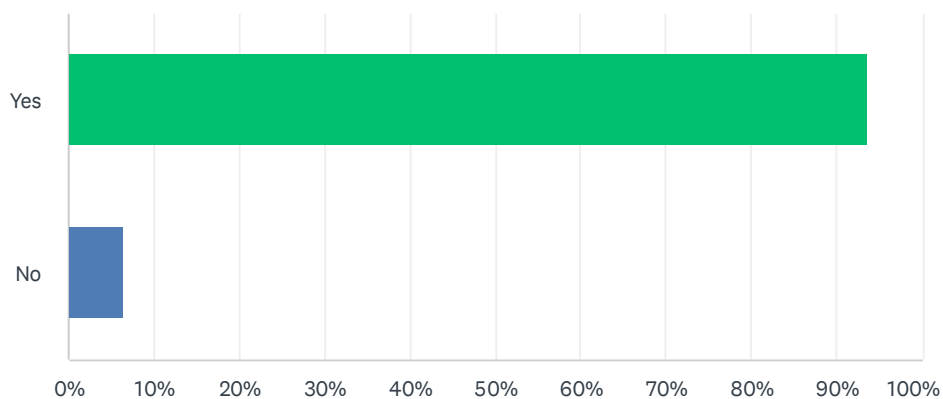

Vote for an Eclipse T-shirt design!

Q1 Vote for your favorite design.

Answered: 411 Skipped: 0

ANSWER CHOICES	RESPONSES
	21.90% 90
	10.46% 43
	15.57% 64
	8.03% 33
	44.04% 181
TOTAL	411

Q3 I am....

Answered: 395 Skipped: 16

ANSWER CHOICES	RESPONSES	
18 or older	97.97%	387
Under 18	2.03%	8
TOTAL		395

Q4 I live in Western New York.

Answered: 396 Skipped: 15

ANSWER CHOICES	RESPONSES	
Yes	93.69%	371
No	6.31%	25
TOTAL		396