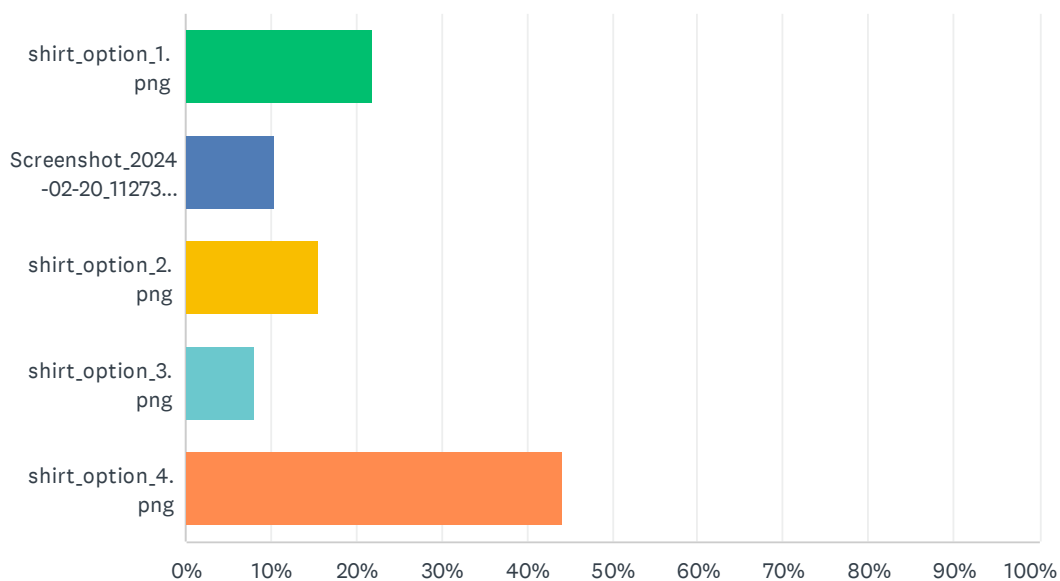

Vote for an Eclipse T-shirt design!

Q1 Vote for your favorite design.

Answered: 411 Skipped: 0

ANSWER CHOICES	RESPONSES
	21.90% 90
	10.46% 43
	15.57% 64
	8.03% 33
	44.04% 181
TOTAL	411

Q3 I am....

Answered: 395 Skipped: 16