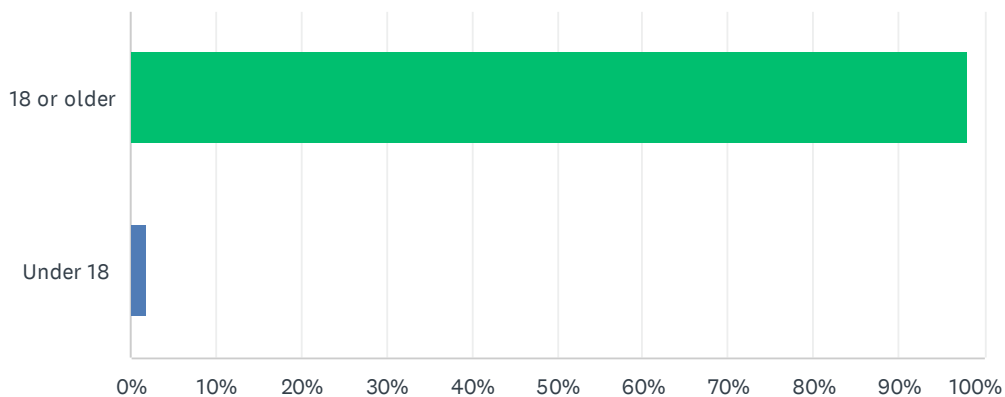

Vote for an Eclipse T-shirt design!

Q1 Vote for your favorite design.

Answered: 411 Skipped: 0

ANSWER CHOICES	RESPONSES
	21.90% 90
	10.46% 43
	15.57% 64
	8.03% 33
	44.04% 181
TOTAL	411

Q3 I am....

Answered: 395 Skipped: 16

ANSWER CHOICES	RESPONSES	
18 or older	97.97%	387
Under 18	2.03%	8
TOTAL		395

Q4 I live in Western New York.

Answered: 396 Skipped: 15

ANSWER CHOICES	RESPONSES	
Yes	93.69%	371
No	6.31%	25
TOTAL		396